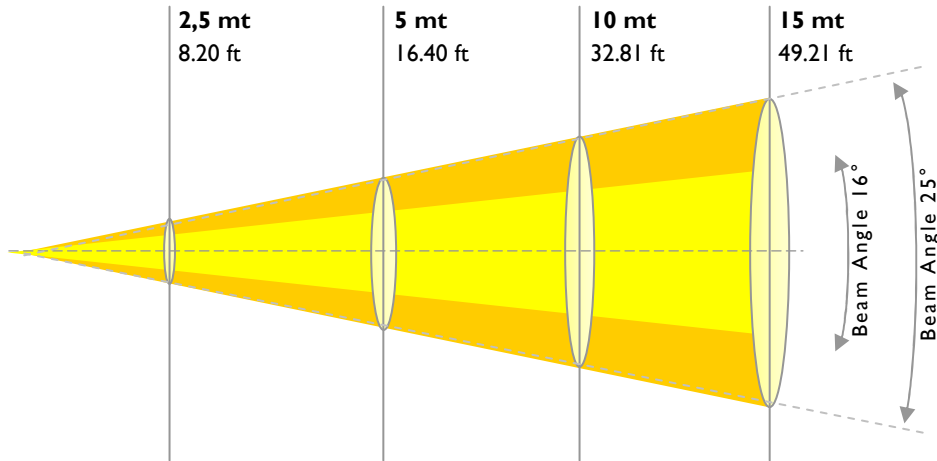

LUMINOSITY CHART

IDEA WASH 250

		2,5 mt	5 mt	10 mt	15 mt
BEAM ANGLE 16°	Lux center	22700	5300	1360	720
	Foot candles center	2109	492	126	67
	Field size (d.cm.)	80	160	320	420
	Field size (d. ft.)	2.62	5.25	10.50	13.78
		2,5 mt	5 mt	10 mt	15 mt
BEAM ANGLE 25°	Lux center	11400	2800	760	340
	Foot candles center	1059	260	71	32
	Field size (d.cm.)	110	220	440	660
	Field size (d. ft.)	3.61	7.22	14.44	21.65