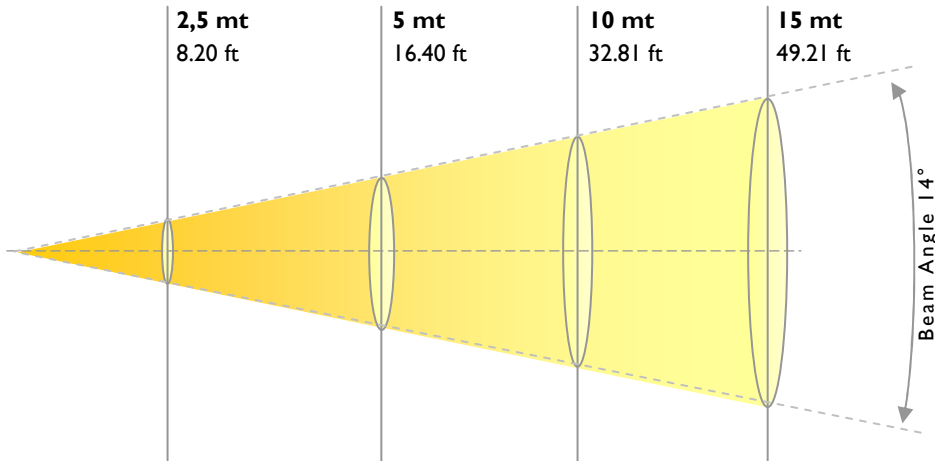

LUMINOSITY CHART

IDEA SPOT 250

	2,5 mt	5 mt	10 mt	15 mt
BEAM ANGLE				
14°				
Lux center	17600	3500	1100	420
Foot candles center	1635	325	102	39
Field size (d.cm.)	62	124	248	370
Field size (d. ft.)	2.03	4.07	8.14	12.14