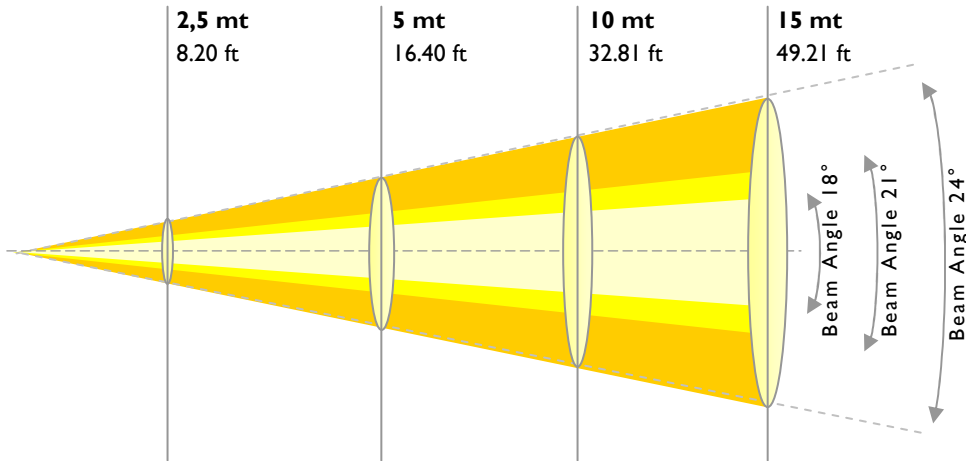

LUMINOSITY CHART

IDEA SPOT 575

		2,5 mt	5 mt	10 mt	15 mt
BEAM ANGLE 18°	Lux center	16000	4700	1100	560
	Foot candles center	1486	437	102	52
	Field size (d.cm.)	80	160	320	480
	Field size (d. ft.)	2.62	5.25	10.50	15.75

		2,5 mt	5 mt	10 mt	15 mt
BEAM ANGLE 21°	Lux center	13000	3200	900	380
	Foot candles center	1208	297	84	35
	Field size (d.cm.)	95	190	380	520
	Field size (d. ft.)	3.12	6.23	12.47	17.06

		2,5 mt	5 mt	10 mt	15 mt
BEAM ANGLE 24°	Lux center	11500	2900	780	350
	Foot candles center	1068	269	72	33
	Field size (d.cm.)	108	216	432	640
	Field size (d. ft.)	3.54	7.09	14.17	21.00