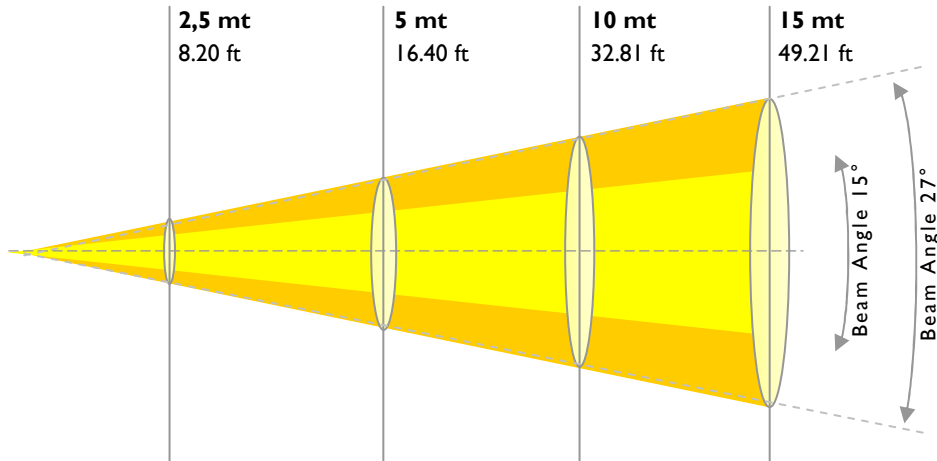

LUMINOSITY CHART

IDEA WASH 575

		2,5 mt	5 mt	10 mt	15 mt
BEAM ANGLE 15°	Lux center	34000	9400	2700	960
	Foot candles center	3159	873	251	89
	Field size (d.cm.)	65	130	260	400
	Field size (d. ft.)	2.13	4.27	8.53	13.12
		2,5 mt	5 mt	10 mt	15 mt
BEAM ANGLE 27°	Lux center	22000	5700	1700	580
	Foot candles center	2044	530	158	54
	Field size (d.cm.)	120	240	480	750
	Field size (d. ft.)	3.94	7.87	15.75	24.61