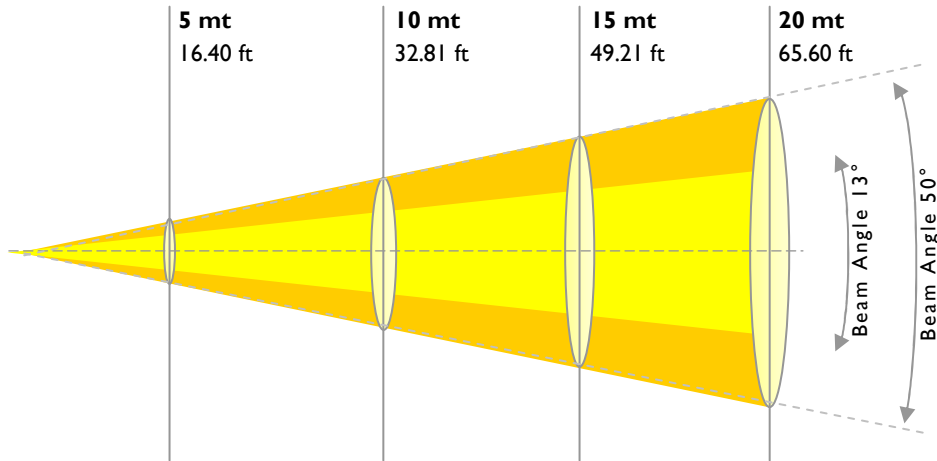

LUMINOSITY CHART

IDEA WASH 700

| | | 5 mt | 10 mt | 15 mt | 20 mt |
|--------------------------|----------------------------|-------|-------|-------|-------|
| BEAM ANGLE 13° | Lux center | 48800 | 27980 | 12070 | 7250 |
| | Foot candles center | 4534 | 2599 | 1121 | 673 |
| | Field size (d.cm.) | 120 | 240 | 360 | 480 |
| | Field size (d. ft.) | 3.94 | 7.87 | 11.81 | 15.74 |
| | | 5 mt | 10 mt | 15 mt | 20 mt |
| BEAM ANGLE 50° | Lux center | 9270 | 5704 | 2005 | 980 |
| | Foot candles center | 861 | 530 | 186 | 91 |
| | Field size (d.cm.) | 470 | 705 | 940 | 1175 |
| | Field size (d. ft.) | 15.42 | 23.12 | 30.83 | 38.54 |