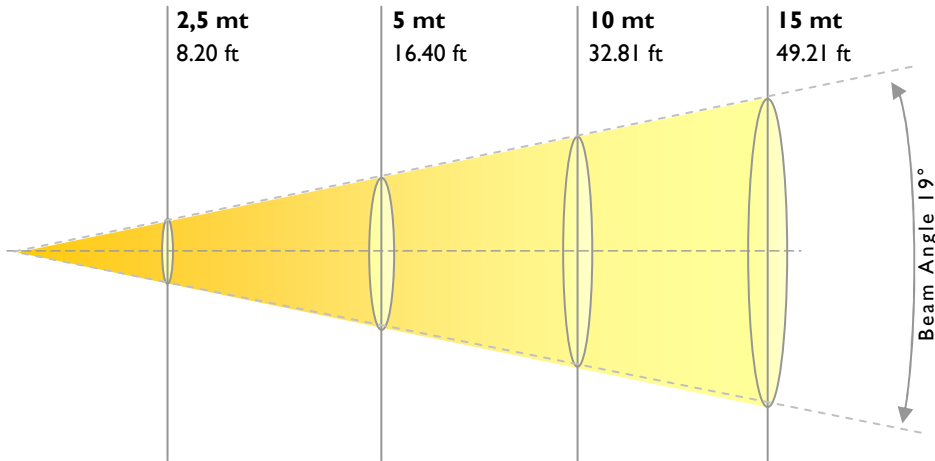

LUMINOSITY CHART

IDEA SPOT 150

	2,5 mt	5 mt	10 mt	15 mt
BEAM ANGLE 19°	Lux center	5900	1600	300
	Foot candles center	548	149	28
	Field size (d.cm.)	82	165	320
	Field size (d. ft.)	2.69	5.41	10.83

For more product information please contact: