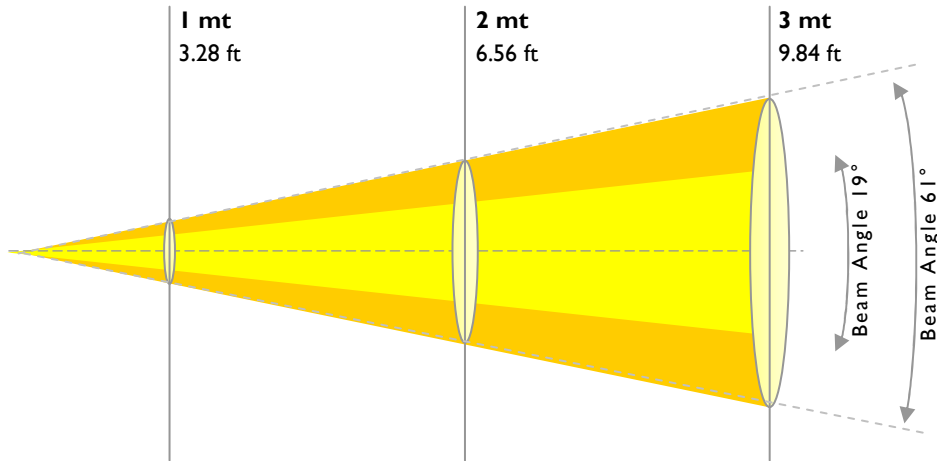

# Preliminary - LUMINOSITY CHART

## IDEA PAR LED ZOOM WHITE

	1 mt		2 mt		3 mt		
	Lux	FC	Lux	FC	Lux	FC	
<b>BEAM ANGLE</b> 19°	Cool White	9820	912	3361	312	1617	150
	Warm White	10450	971	3411	317	1603	149
	FULL	21300	1979	6750	627	3247	302
	Field size (d.cm.)	34		68		102	
	Field size (d. ft.)	1.11		2.23		3.35	
<b>BEAM ANGLE</b> 61°	Cool White	1224	114	353	33	162	15
	Warm White	1229	114	355	33	163	15
	FULL	2500	232	700	65	328	30
	Field size (d.cm.)	117		234		351	
	Field size (d. ft.)	3.84		7.68		11.51	