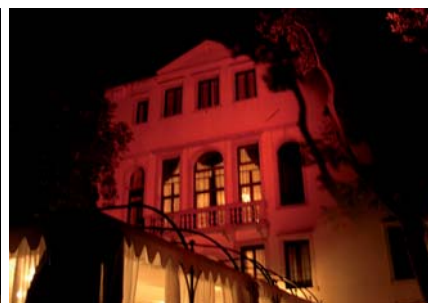

GRAND HOTEL DEI DOGI VENEZIA

Date	- 2007	SGM equipment	- PALCO 3 (Lente 40°)
Nation	- Italy, Venice		- PALCO 3 (Lente 25°)
Lighting designer	- Arch. Marco Bisenzi Cipriani		- PILOT 2000 SGM
Lighting contractor	- Boscolo Hotels		
Lighting operator	- Luca Falcinelli		
Photo by	- Arc. Marco Bisenzi Cipriani		

SHARE YOUR REFERENCES

01:

02:

03:

04: 05:

06: 07: